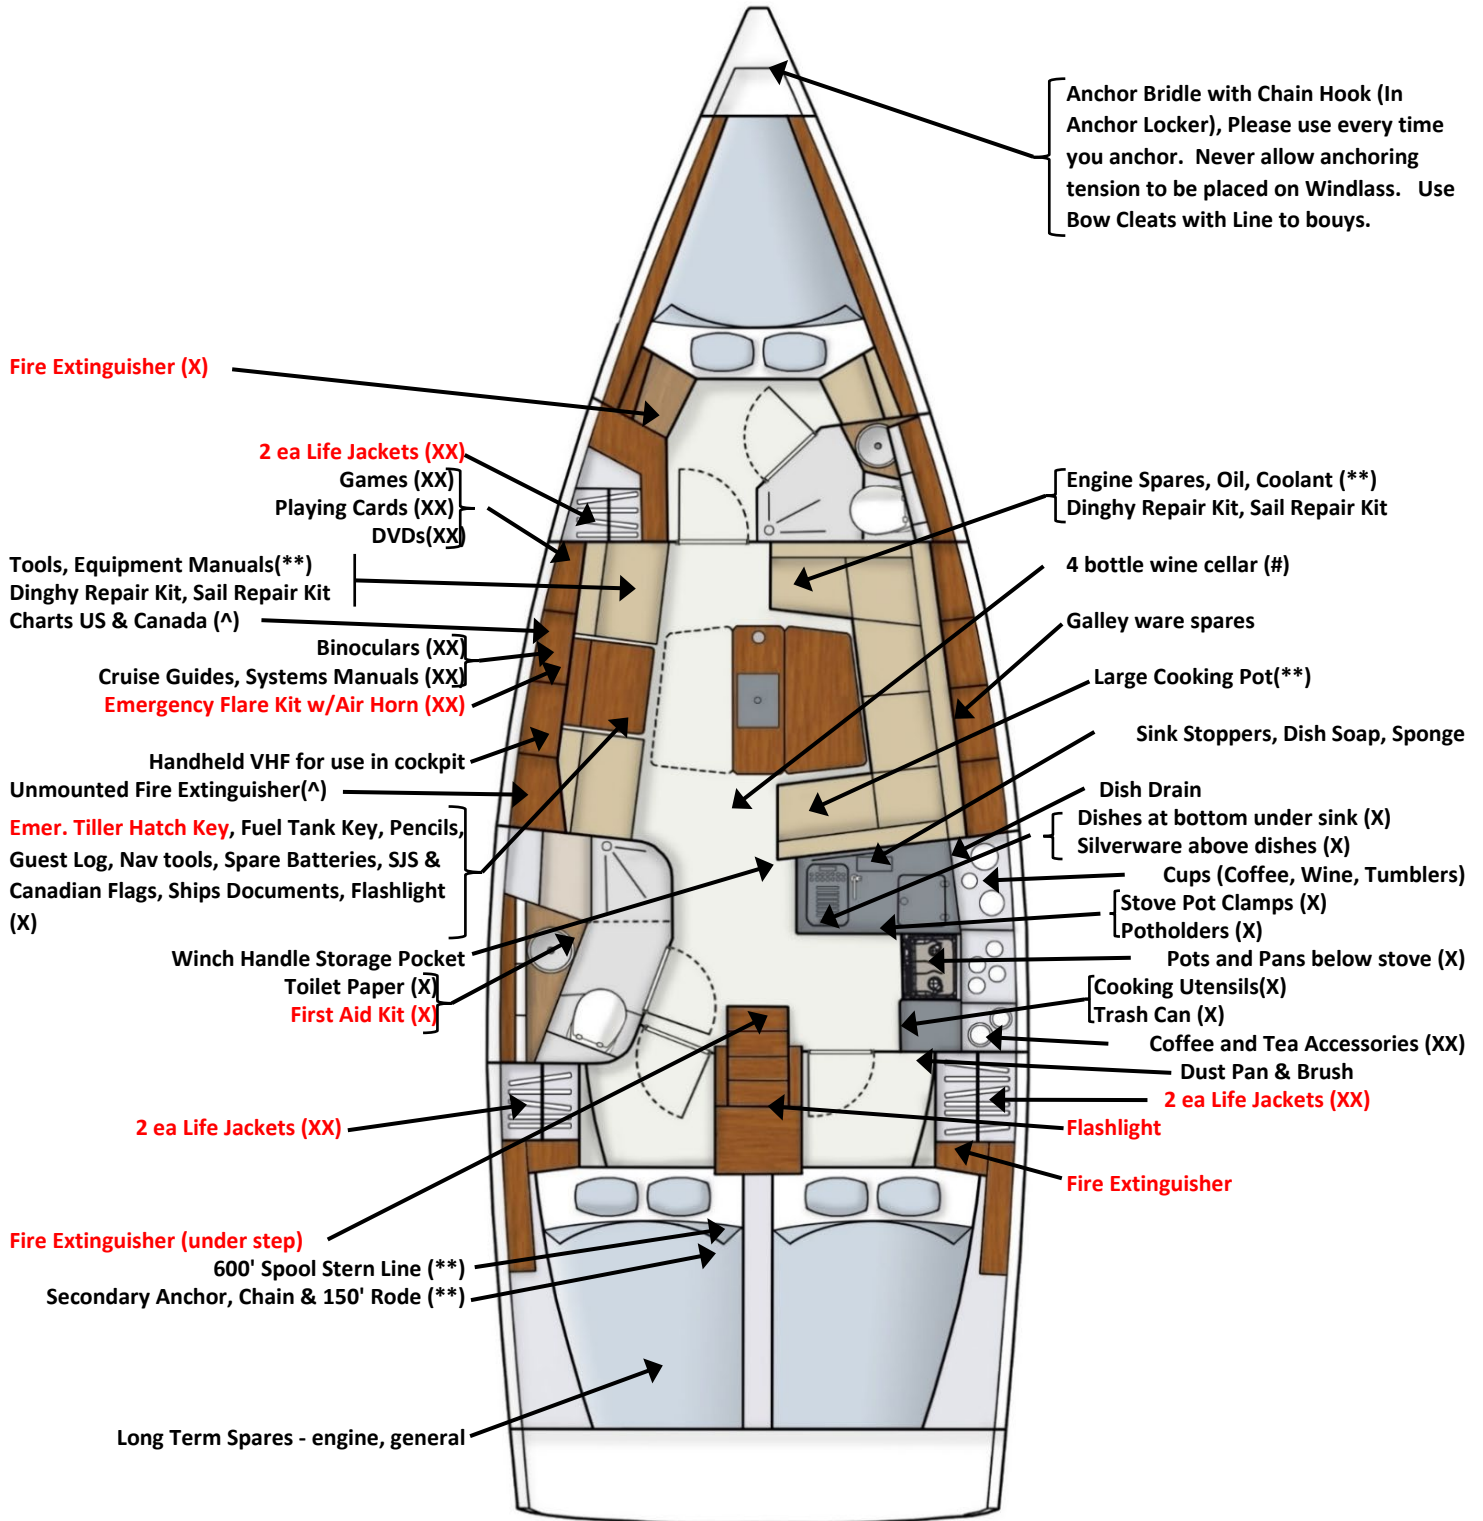

Reliance Vessel Inventory

Port Lazarette

- 75' Water Hose
- 50' Shorepwr Cord & 25' Extension
- Bucket, Soap, Sponge
- Dinghy Pump
- Long soft-bristle deck brush
- Fueling Gloves
- Absorbent Pads

Cockpit Table Starboard | Anchor Locker

- Instrument Covers
- Anchor Chain Bridle
- Windlass Control
- Small Fender
- On Deck**
- Boat Hook
- Soft Mop

Starboard Lazarette

- Emergency Tiller**
- Fenders
- Dock Lines
- Type IV Throwable (2)

Port Aft Locker

- Crab Ring
- Swim Ladder

Propane Locker

- Propane bottle

In BBQ

- Cleaning Brush

NOTATIONS:

(X) = Drawer or Lower Cabinet
(XX) = Upper Cabinet

(*) = Behind Cushion
(**) = Under Seat